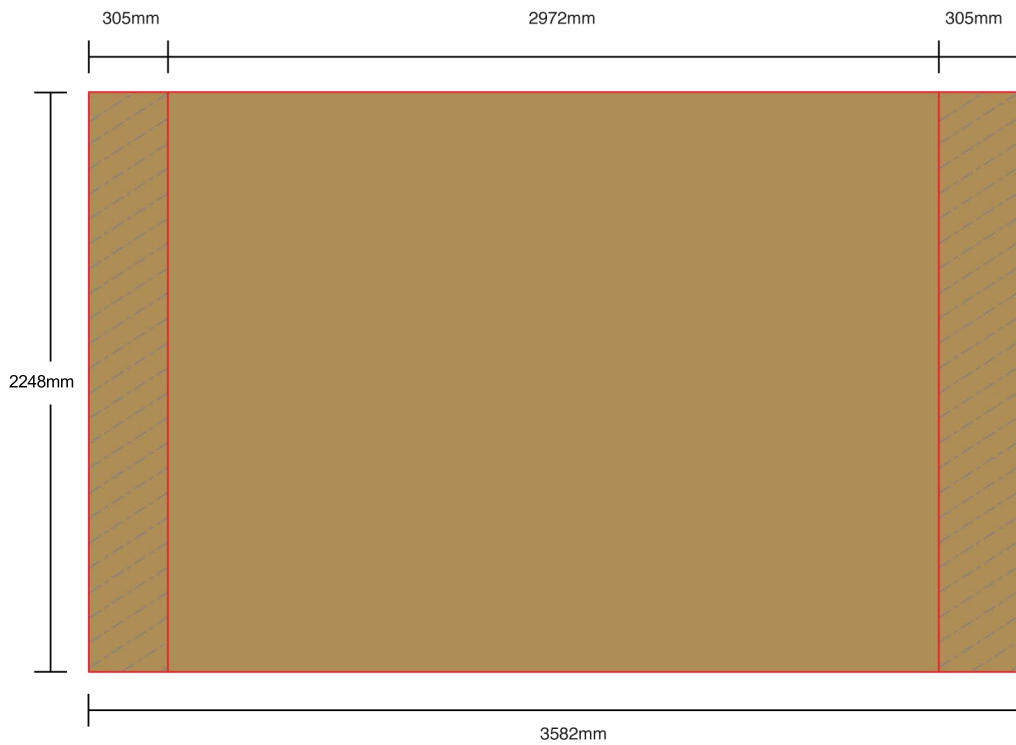

Panel and Case Wrap Dimensions

This area is not viewable from the front.

MARS / 4100 Carry Case

953mm