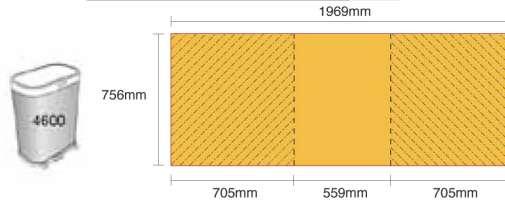

Assembled Unit Height - 2400mm

520mm

2440mm

**Panel and Case Wrap Dimensions**

This area is not viewable from the front.

\*if panels are required on the back of the unit they will be 832mm wide per panel

**JUPITER/4600 Carry Case**