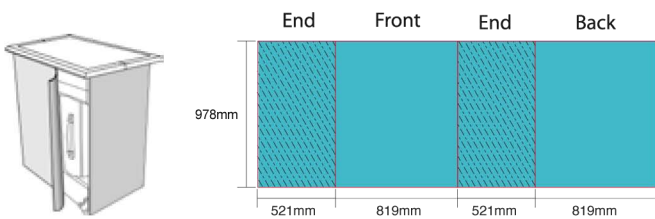

VENUS A&B / 4200A & 4200B Carry Cases