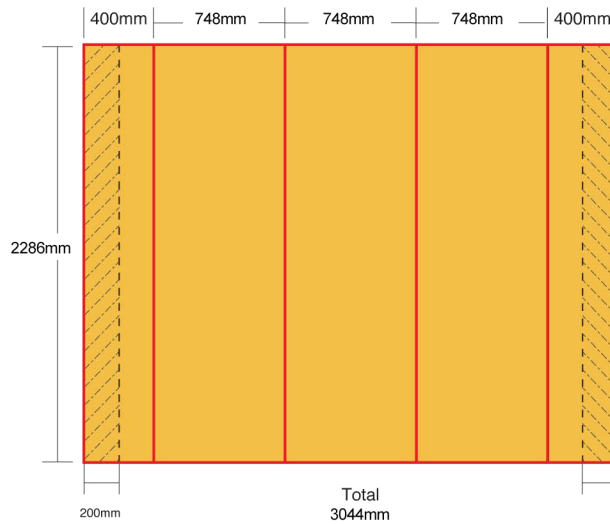

Assembled Unit Height - 2400mm

520mm

2440mm

**Panel and Case Wrap Dimensions**

This area is not viewable from the front.

\*if panels are required on the back of the unit they will be 832mm wide per panel

**JUPITER/4600 Carry Case**