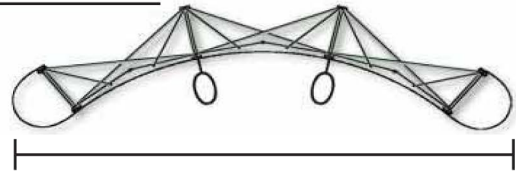

Assembled Unit Height - 2400mm

520mm

2440mm

**Panel and Case Wrap Dimensions**

This area is not viewable from the front.

\*if panels are required on the back of the unit they will be 832mm wide per panel

**JUPITER/4600 Carry Case**

**VENUS A&B / 4200A & 4200B Carry Cases**

**VAULT/4300 Carry Case**